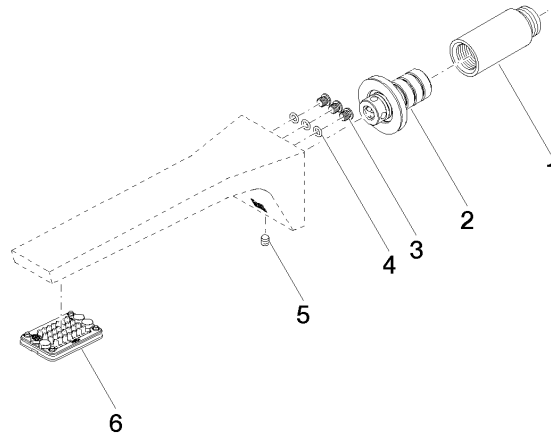

CL.1 Wall-mounted basin spout without pop-up waste - Champagne (22kt Gold)

CL.1

13 800 705

- 200mm projection
- fixed spout
- rectangular spray pattern with 40 individual jets
- hole diameter 37 mm
- lead-free
- 1/2" connection
- plug-link mounting
- max. flow 4.5 l/min
- This product can help a building meet the requirements of Green Building Rating Systems, e.g. LEED®, BREEAM®, DGNB

mm [inches]

Flow rate chart

Certificates

IAPMO_N-4976. IAPMO_8834 (1). IAPMO_6397.

13 800 705

Parts for other finishes can be found here: [Chrome](#)

Spare parts list

No.	Item Number	Name	Quantity used	Delivery time
1	09 24 03 081 10 90	extension	1	2
2	90 24 03 108 01 90	nipple set	1	2
3	09 30 30 113 20 90	screw	3	2
4	09 14 10 001 90	seal	3	2
5	90 31 11 004 00 90	pin	1	2
6	90 11 02 297 00 90	aerator	1	2